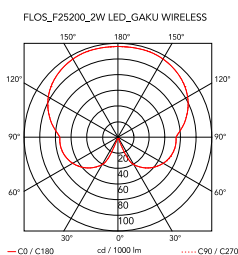

Mounting	Table
Environment	Indoor
Finish	Black, White
Weight	2,5 Kg
Light sources available	48 x LED ARRAY 2W 2700K 120lm CRI90
Emergency	Without
Switching	Dimmer
Power	2W
Battery	Yes
Supply included	Yes

Cord Length	140 cm mm
Materials	Wood, Polycarbonate

Colors	● F2520030 - Black ● F2520009 - White

Certificate