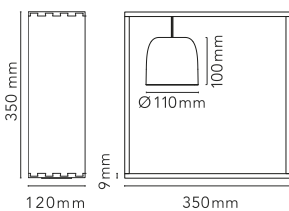

Gaku Wire

by Nendo , 2018

Lighting unit composed of lamp body/structure in solid ash with natural or black stain finish. Light fitting in white or black polycarbonate, diffuser in opalescent photo-etched injection-moulded polycarbonate. Push-button dimmer switch on the power cord, with two levels of brightness. Corded power supply (with USB outlet and interchangeable plugs). Usable power cord length: 140cm.

Mounting	Table
Environment	Indoor
Finish	Black, White
Weight	2,4 Kg
Light sources available	30 x LED ARRAY 5,5W 2700K 100lm CRI90
Emergency	Without
Switching	Dimmer
Power	5,5W
Battery	Yes
Supply included	Yes

Cord Length	140 cm mm
Materials	Wood, Polycarbonate

Colors	<ul style="list-style-type: none"> ● F2521030 - Black ● F2521009 - White
--------	--

Certificate	  
-------------	--

Gaku Wire

by Nendo , 2018

F2522009
Bowl white

Cord Length	140 cm mm
Materials	Wood, Polycarbonate

Colors	<ul style="list-style-type: none"> ● F2520030 - Black ● F2520009 - White
---------------	--

Certificate	  
--------------------	--

Gaku Wireless