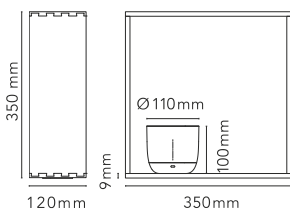

Mounting	Table
Environment	Indoor
Finish	Black, White
Weight	2,5 Kg
Light sources available	48 x LED ARRAY 2W 2700K 120lm CRI90
Emergency	Without
Switching	Dimmer
Power	2W
Battery	Yes
Supply included	Yes

Cord Length	140 cm mm
Materials	Wood, Polycarbonate

Colors	● F2520030 - Black ● F2520009 - White

Certificate