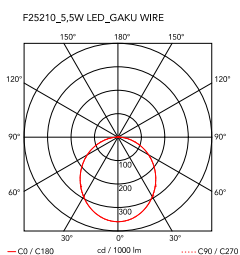

Gaku Wire

by Nendo , 2018

Lighting unit composed of lamp body/structure in solid ash with natural or black stain finish. Light fitting in white or black polycarbonate, diffuser in opalescent photo-etched injection-moulded polycarbonate. Push-button dimmer switch on the power cord, with two levels of brightness. Corded power supply (with USB outlet and interchangeable plugs). Usable power cord length: 140cm.

Cord Length	140 cm mm
Materials	Wood, Polycarbonate

Colors	<ul style="list-style-type: none"> ● F2521030 - Black ● F2521009 - White
--------	--

Certificate	  
-------------	--

Gaku Wire

by Nendo , 2018

F2522009
Bowl white