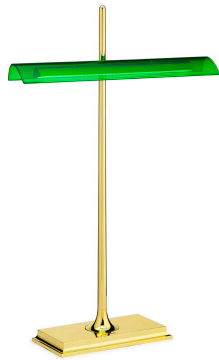

Goldman

by Ron Gilad , 2013

Table lamp providing direct light. Aluminium structure with external transparent methacrylate diffuser and opal PC led diffuser. Optical switch sensor on the base that provide 3-step dimming function. A USB socket on the back of the base enables you to recharge the most common smartphones and tablets (max 1.5A). Adaptor on plug connector with interchangeable plugs. The power chord is 2.5 metres long

Mounting	Table
Environment	Indoor
Finish	Black nikel body/fumée diffusor, Brass body/ green diffusor
Weight	0,9 Kg
Light sources available	42 x LED 8W 2700K Dimmer CRI85 248lm
Emergency	Without
Switching	Optical switch on dimmable base with "Soft Touch" technology
Voltage	220-240V
Power	8W
Battery	No
Supply included	Yes
Cord Length	2500 mm
Materials	Aluminum, Methacrylate
Colors	<p> F3440044 - Brass/Green</p> <p> F3440030 - Black nikel/Fumée</p>
Certificate	