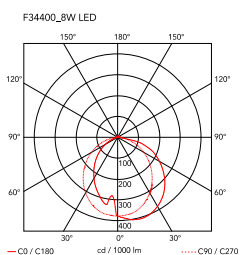

Goldman

by Ron Gilad , 2013

Table lamp providing direct light. Aluminium structure with external transparent methacrylate diffuser and opal PC led diffuser. Optical switch sensor on the base that provide 3-step dimming function. A USB socket on the back of the base enables you to recharge the most common smartphones and tablets (max 1.5A). Adaptor on plug connector with interchangeable plugs. The power chord is 2.5 metres long

Mounting	Table
Environment	Indoor
Finish	Black nikel body/fumée diffusor, Brass body/ green diffusor
Weight	0,9 Kg
Light sources available	42 x LED 8W 2700K Dimmer CRI85 248lm
Emergency	Without
Switching	Optical switch on dimmable base with "Soft Touch" technology
Voltage	220-240V
Power	8W
Battery	No
Supply included	Yes
Cord Length	2500 mm
Materials	Aluminum, Methacrylate
Colors	<p> F3440044 - Brass/Green</p> <p> F3440030 - Black nikel/Fumée</p>
Certificate	