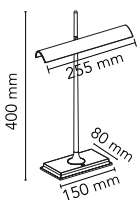

Goldman

by Ron Gilad , 2013

Table lamp providing direct light. Aluminium structure with external transparent methacrylate diffuser and opal PC led diffuser. Optical switch sensor on the base that provide 3-step dimming function. A USB socket on the back of the base enables you to recharge the most common smartphones and tablets (max 1.5A). Adaptor on plug connector with interchangeable plugs. The power chord is 2.5 metres long

Mounting	Table
Environment	Indoor
Finish	Black nikel body/fumée diffusor, Brass body/ green diffusor
Weight	0,9 Kg
Light sources available	42 x LED 8W 2700K Dimmer CRI85 248lm
Emergency	Without
Switching	Optical switch on dimmable base with "Soft Touch" technology
Voltage	220-240V
Power	8W
Battery	No
Supply included	Yes
Cord Length	2500 mm
Materials	Aluminum, Methacrylate
Colors	<p> F3440044 - Brass/Green</p> <p> F3440030 - Black nikel/Fumée</p>
Certificate	