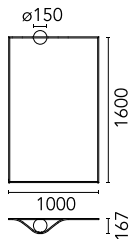

Electrical

Frequency (Hz)	50-60	Driver type	Dimmer on board
Voltage (V)	100-240	Emergency	Without
Lamp holder	LED	Insulation class	II
Dimmable	Yes		
Driver	remote included		

Physical

Color	Black
Orientation	Fixed
Weight (kg)	3.2

Certification / Marking