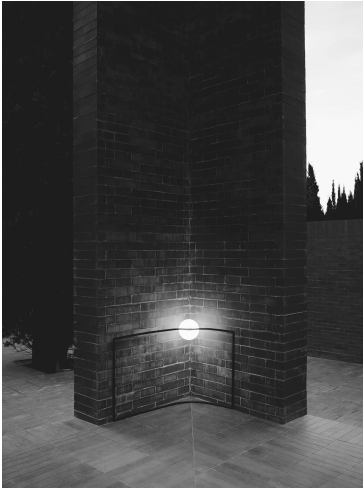

Electrical

Frequency (Hz)	50-60	Driver type	Dimmer on board
Voltage (V)	100-240	Emergency	Without
Lamp holder	LED	Insulation class	II
Dimmable	Yes		
Driver	remote included		

Physical

Color	Black
Orientation	Fixed
Weight (kg)	3.2

Certification / Marking