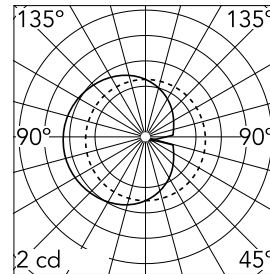

Beam Angle:	0°	
h(m)	E(lx)	D(m)
1	2	
2	4	
3	8	
4	33	
5	0	

Luminous flux luminaire
394 lm