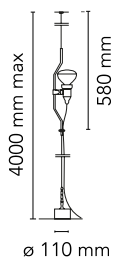

Parentesi dimmer

■ F5600009 - White

Designed by Achille Castiglioni and Pio Manzù

Lamp providing direct light. Lamp moves vertically via sliding of a painted or nickel-plated shaped steel tube on a ceiling-to-floor steel cable (4000 mm long). Fixture head made of injection-molded black elastomer. On the cable there is the electronic dimmer which allows the regulation of light brightness.

Lamp providing direct light. Lamp moves vertically via sliding of a painted or nickel-plated shaped steel tube on a ceiling-to-floor steel cable (4000 mm long). Fixture head made of injection-molded black elastomer. On the cable there is the electronic dimmer which allows the regulation of light brightness.