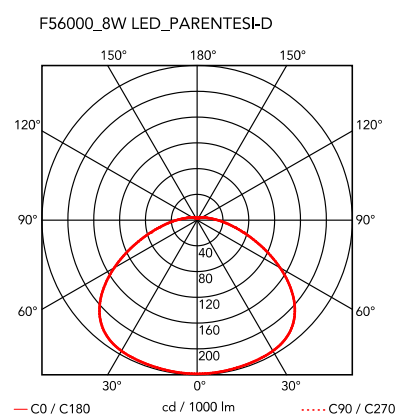

Electrical

Insulation class	II	Plug Type	Type C
Frequency (Hz)	50/60	Charging Min Time	No
Main Voltage (Vac)	220-240		
Batteries Inside	No		
Cord length (mm)	4000		

Physical

Colour	Nickel
Net weight (kg)	3.57
Gross weight (kg)	7.87
IP	20
IP external	20