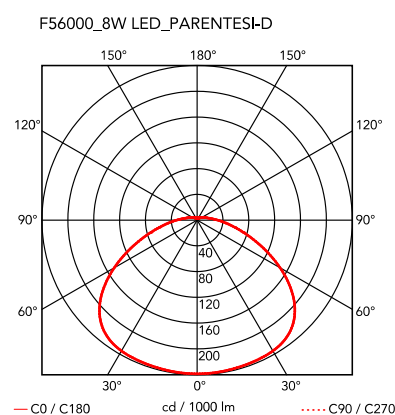

Electrical

Insulation class	II	Plug Type	Type C
Frequency (Hz)	50/60	Charging Min Time	No
Main Voltage (Vac)	220-240		
Batteries Inside	No		
Cord length (mm)	4000		

Physical

Colour	White
Net weight (kg)	3.57
Gross weight (kg)	7.87
IP	20
IP external	20