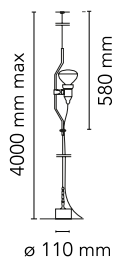

Parentesi dimmer

■ F5600009 - White

Designed by Achille Castiglioni and Pio Manzù

Lamp providing direct light. Lamp moves vertically via sliding of a painted or nickel-plated shaped steel tube on a ceiling-to-floor steel cable (4000 mm long). Fixture head made of injection-molded black elastomer. On the cable there is the electronic dimmer which allows the regulation of light brightness.

Physical

Colour	White
Net weight (kg)	3.57
Gross weight (kg)	7.87
IP	20
IP external	20

Parentesi dimmer

Parentesi dimmer Element
F5700009

Parentesi dimmer

■ F5600030 - Black

Designed by Achille Castiglioni and Pio Manzù

Lamp providing direct light. Lamp moves vertically via sliding of a painted or nickel-plated shaped steel tube on a ceiling-to-floor steel cable (4000 mm long). Fixture head made of injection-molded black elastomer. On the cable there is the electronic dimmer which allows the regulation of light brightness.