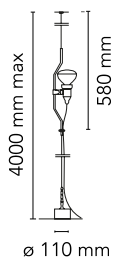

Lamp providing direct light. Lamp moves vertically via sliding of a painted or nickel-plated shaped steel tube on a ceiling-to-floor steel cable (4000 mm long). Fixture head made of injection-molded black elastomer. On the cable there is the electronic dimmer which allows the regulation of light brightness.

Physical

Colour	White
Net weight (kg)	3.57
Gross weight (kg)	7.87
IP	20
IP external	20

Parentesi dimmer

Parentesi dimmer Element
F5700009

Parentesi dimmer

■ F5600058 - Nickel

Designed by Achille Castiglioni and Pio Manzù