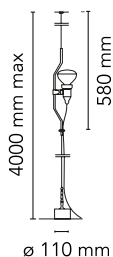

Parentesi dimmer

■ F5600009 - White

Designed by Achille Castiglioni and Pio Manzù

Lamp providing direct light. Lamp moves vertically via sliding of a painted or nickel-plated shaped steel tube on a ceiling-to-floor steel cable (4000 mm long). Fixture head made of injection-molded black elastomer. On the cable there is the electronic dimmer which allows the regulation of light brightness.

Lamp providing direct light. Lamp moves vertically via sliding of a painted or nickel-plated shaped steel tube on a ceiling-to-floor steel cable (4000 mm long). Fixture head made of injection-molded black elastomer. On the cable there is the electronic dimmer which allows the regulation of light brightness.

Physical

Colour	Black
Net weight (kg)	3.57
Gross weight (kg)	7.87
IP	20
IP external	20

Parentesi dimmer

Parentesi dimmer Element
F5700030

Parentesi dimmer

■ F5600009 - White

Designed by Achille Castiglioni and Pio Manzù