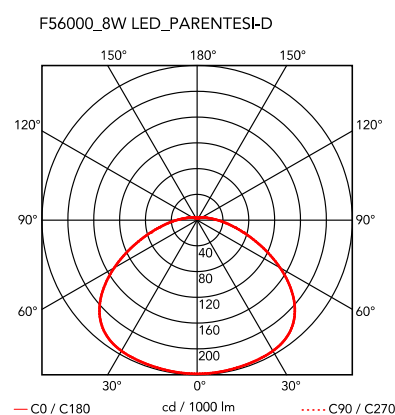

Electrical

Insulation class	II	Plug Type	Type C
Frequency (Hz)	50/60	Charging Min Time	No
Main Voltage (Vac)	220-240		
Batteries Inside	No		
Cord length (mm)	4000		

Physical

Colour	Black
Net weight (kg)	3.57
Gross weight (kg)	7.87
IP	20
IP external	20