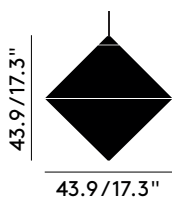

TOP

OFF

ON

Delicate and elegant, the severe geometry of the acid-etched conical form of Top is reduced but instantly recognisable. A super fine filter of warm light emanates from its micro pierced exterior. When switched off it appears as solid stainless steel, when on it appears light, semi-transparent and ethereal. Designed to be hung in many tidy combinations, the effect of reflected polished yet illuminated stainless steel is a feat of materiality and manufacturing innovation.

TOP PENDANT EU

Code
Silver TOP02SEU

Year of Design	2016
Material	Stainless Steel
LED Spec	4.2W Integrated LED.
Cable Spec	250cm/78.7in 2 core steel braid cable.
Dimmability	Not dimmable.

TOP

Process

A polished steel sheet which has been acid etched then folded into shape and welded.

China

Packaging

Height	0.53 m
Width	0.5 m
Length	0.5 m
Weight	3.5 kg

Product weight

1.04 kg

Ceiling Rose Included

Silver - Stainless Steel
12.5 cm