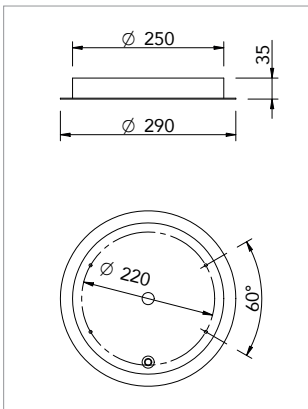

Instalación y conexión / Installation and Connection