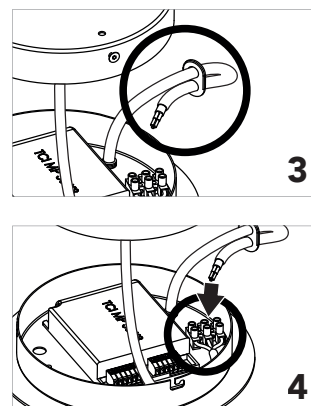

Instalación y conexión / Installation and Connection