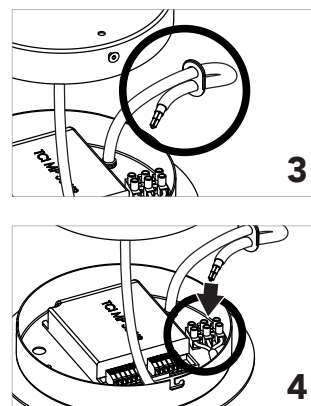

Instalación y conexión / Installation and Connection