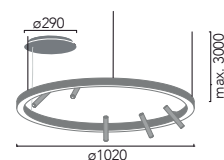

TR 100 Down Stick 1152