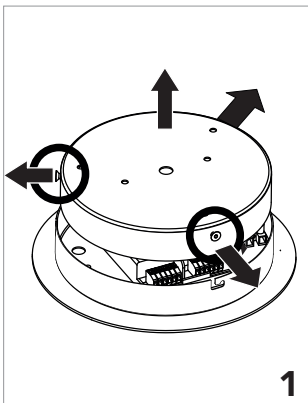

Instalación y conexión / Installation and Connection