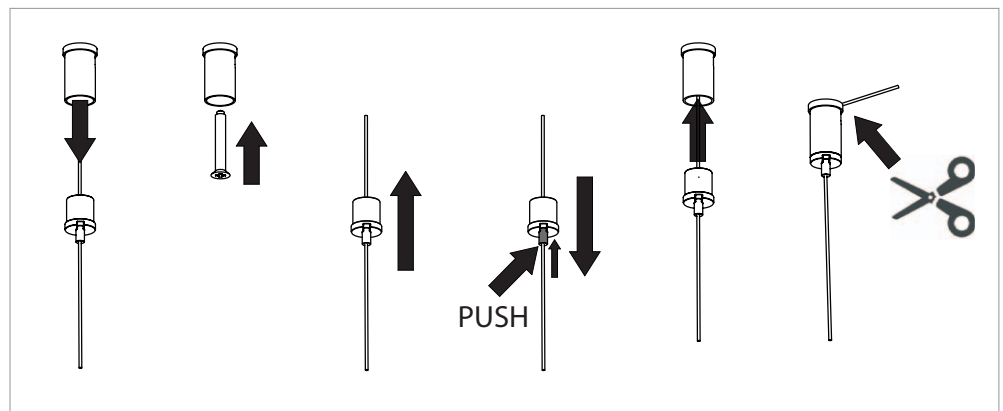

Instalación y conexión / Installation and Connection