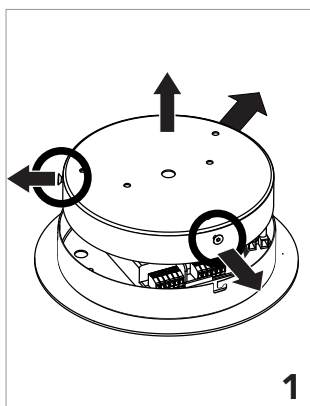

Instalación y conexión / Installation and Connection