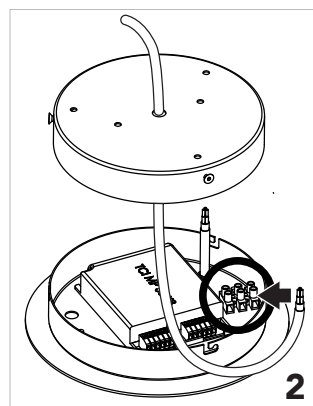

Instalación y conexión / Installation and Connection