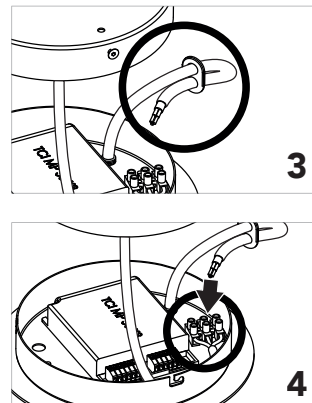

Instalación y conexión / Installation and Connection