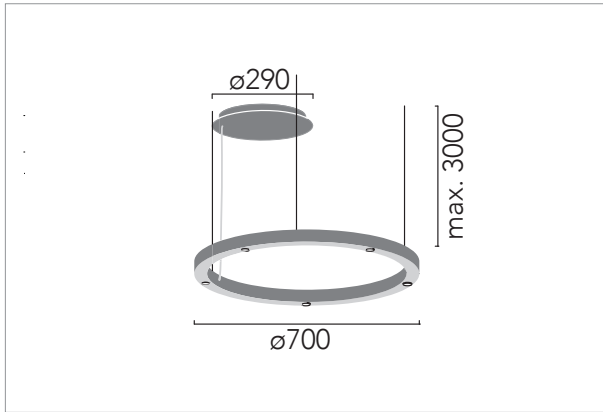

TR 70 Spot&Up

Josep Ll. Xuclà