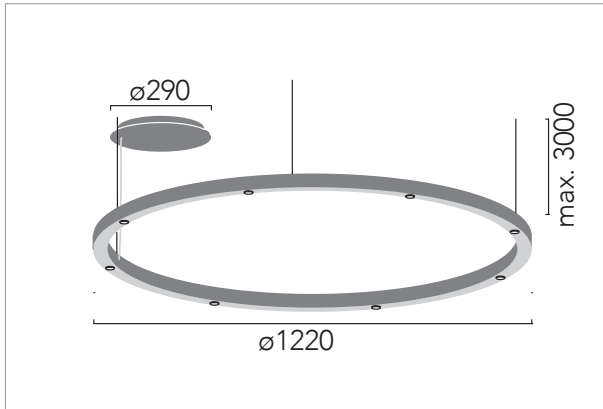

TR 120 Spot&Up

Josep Ll. Xuclà