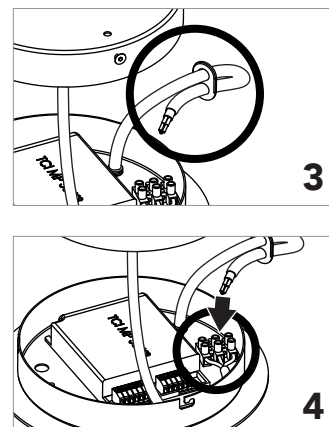

Instalación y conexión / Installation and Connection