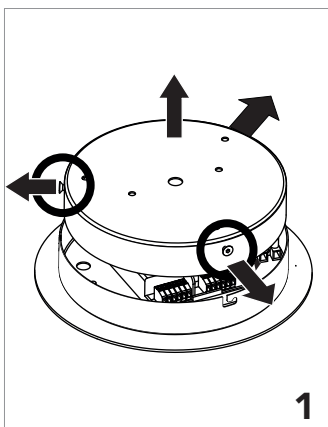

Instalación y conexión / Installation and Connection