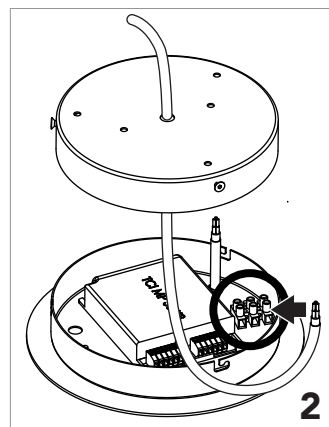

Instalación y conexión / Installation and Connection