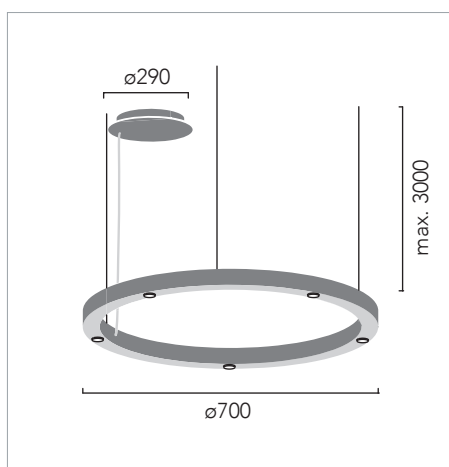

Fotometrías completas disponibles en / Full photometrics on: www.insolitbcn.com

El flujo luminoso indicado tiene en consideración el difusor de policarbonato de las lámparas. / The stated lumen output of the lights is considering the polycarbonate diffuser.

Fabricado según normativa EN60598-1 y regulaciones pertinentes. / Manufactured according EN60598-1 normative and relevant regulations.

Código / Code

1125

Colores / Colors

- **01** Blanco / White
- **03** Negro / Black
- **04** Champagne
- **00** Custom RAL (Consult)

Luz / Light

- **23** LED 25W (5 spots x 5W) 2250lm 2700K
- LED 48W 2540lm 2700K
- 200/240V 50/60Hz

Opcional / Optional

- **27** 3000K (Up)
- **31** 4000K (Up)
- LED driver DALI
- Wireless LED driver with integrated EnOcean module

Diseñador / Designer

Josep Lluís Xuclà

Año / Year

2017

Peso / Weight

5,25 Kg

Potencia máx. / Max Power

LED 25W / LED 48W

Material

Aluminio / Aluminium

Alimentación LED / LED tension

Spot 500mA / Up 700mA

CRI

Spot 90 / Up 80

Difusor / Diffuser

Policarbonato / Polycarbonate

Óptica / Optics

28°

Dimensiones embalaje / Box Dimensions

73x71x5cm

Instalación / Installation

3 conexiones para techo con regulación rápida de los cables de suspensión de acero; base de techo para rosetón de alimentación; todos los anclajes se efectúan mediante tornillos y tacos de expansión no incluidos de serie. Cables de suspensión 0,6mm L 3000 mm

3 ceiling fixings with quick adjustment of the steel cables. Independent canopy that incorporates the driver of the luminary. All fixings are done with screws and anchors (not included). 3 meter steel cables 0,6mm diameter included.

A Florón independiente para superficie
Surface independent canopy

B Driver remoto
Remote Driver

G Multidriver para conexión en serie
Multidriver for multiple lamps

Luz spots e indirecta

Dimmable: 1-10V