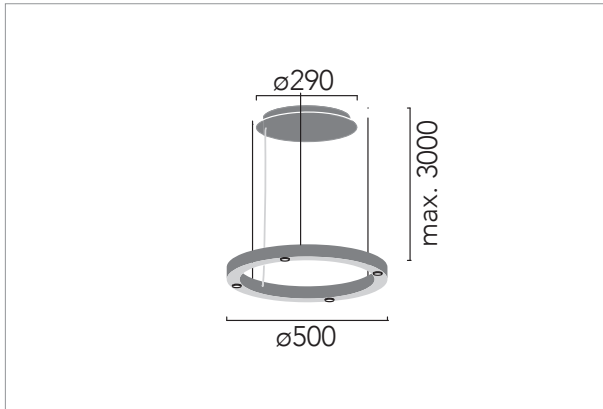

TR 50 Spot&Up

Josep Ll. Xuclà