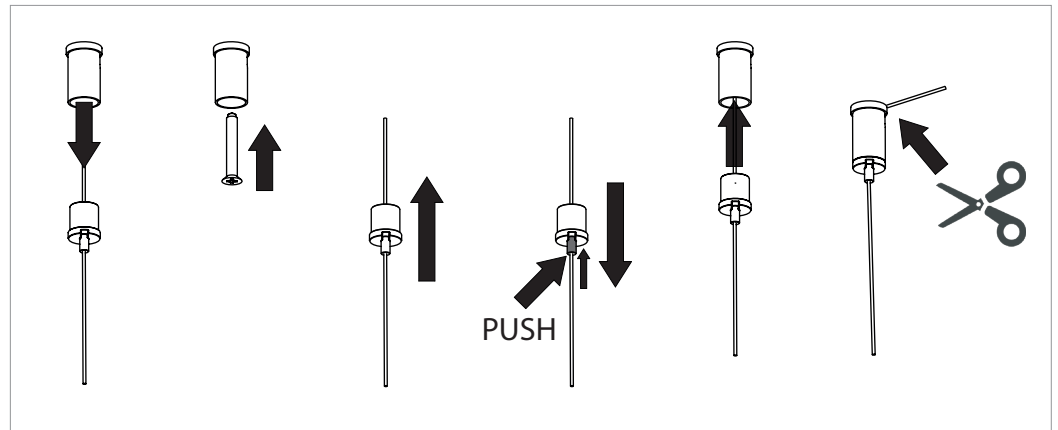

Instalación y conexión / Installation and Connection