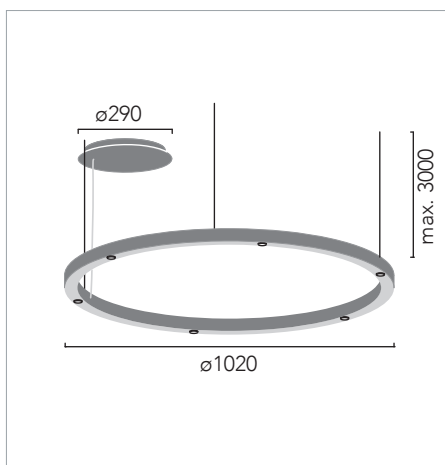

1126

TR 100 Spot&Up

Fotometrías completas disponibles en / Full photometrics on: www.insolitbcn.com

El flujo luminoso indicado tiene en consideración el difusor de policarbonato de las lámparas. / The stated lumen output of the lights is considering the polycarbonate diffuser.

Fabricado según normativa EN60598-1 y regulaciones pertinentes. / Manufactured according EN60598-1 normative and relevant regulations.

Suspensión luz directa con proyectores e indirecta superior en perfil de aluminio extruido 40x40mm. Difusor superior de policarbonato opalizado. LED en PCB diseñado por insolit para la colección TR. Regulable en altura con 3 cables de acero inox (0,6mm). Florón circular independiente para instalación en superficie. Cable de alimentación recubierto de tejido negro o blanco. Acabados en blanco, negro y champagne lacado texturizado, interior lacado blanco.

Pendant direct light with spotlights and upper indirect light in 40x40mm extruded aluminum profile. Upper opal polycarbonate diffuser. PCB LED designed by Insolit for the TR collections. 3 adjustable stainless steel cables (0,6mm). Separate circular canopy for surface installation. Black or white coated fabric power cord. Finished in white, black and champagne textured lacquered, interior white lacquered.

Código / Code	1126
Colores / Colors	01 Blanco / White 03 Negro / Black 04 Champagne 00 Custom RAL (Consult)
Luz / Light	60 LED 48W 2540lm 3000K 200/240V 50/60Hzz
Opcional / Optional	28 3000K (Up) 32 4000K (Up) LED driver DALI Wireless LED driver with integrated EnOcean module
Diseñador / Designer	Josep Lluís Xuclà
Año / Year	2017
Peso / Weight	6,00 Kg
Potencia máx. / Max Power	LED 30W / LED 54W
Material	Aluminio / Aluminium
Alimentación LED / LED tension	Spot 500mA / Up 500mA
CRI	Spot 90 / Up 80
Difusor / Diffuser	Policarbonato / Polycarbonate
Óptica / Optics	28°
Dimensiones embalaje / Box Dimensions	125x125x6cm

Instalación / Installation

3 conexiones para techo con regulación rápida de los cables de suspensión de acero; base de techo para rosetón de alimentación; todos los anclajes se efectúan mediante tornillos y tacos de expansión no incluidos de serie. Cables de suspensión 0,6mm L 3000 mm

3 ceiling fixings with quick adjustment of the steel cables. Independent canopy that incorporates the driver of the luminary. All fixings are done with screws and anchors (not included). 3 meter steel cables 0,6mm diameter included.

A Florón independiente para superficie
Surface independent canopy

B Driver remoto
Remote Driver

G Multidriver para conexión en serie
Multidriver for multiple lamps

Luz spots e indirecta

Dimmable: 1-10V