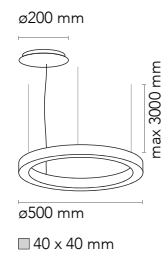

TR 50 Up 1090