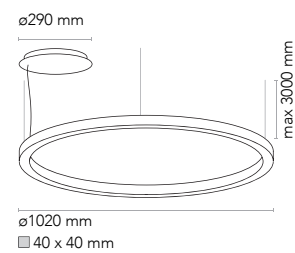

TR 100 Up 1092