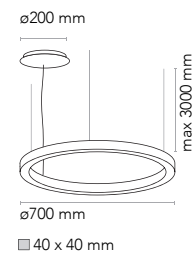

TR 70 Up 1091