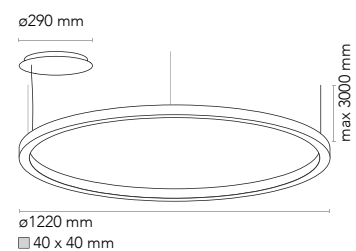

TR 120 Up 1093

Luz / light

1090 - LED 32W 1693lm
1091 - LED 48W 2540lm
1092 - LED 70W 3683lm
1093 - LED 90W 4733lm
200/240V 50/60Hz 3000K
Dimmable: 1-10V

Colores / Colors

Blanco / White
Negro / Black
Champagne
Custom RAL

Luz indirecta / Indirect Light

Dimmable: 1-10V

INSOLIT

c/ Cerignola 13, 08022 Barcelona
+34 932 507 640 • insolit@insolitbcn.com • insolitbcn.com