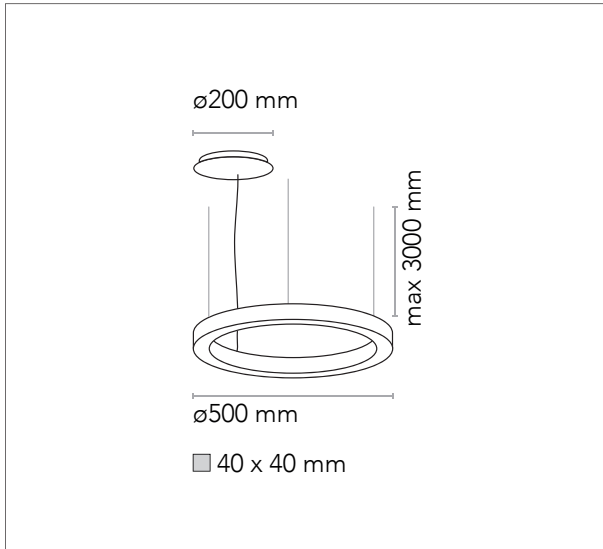

TR 50 Up

JOSEP LL. XUCLÀ