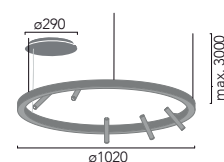

TR 100 Up Stick 1156