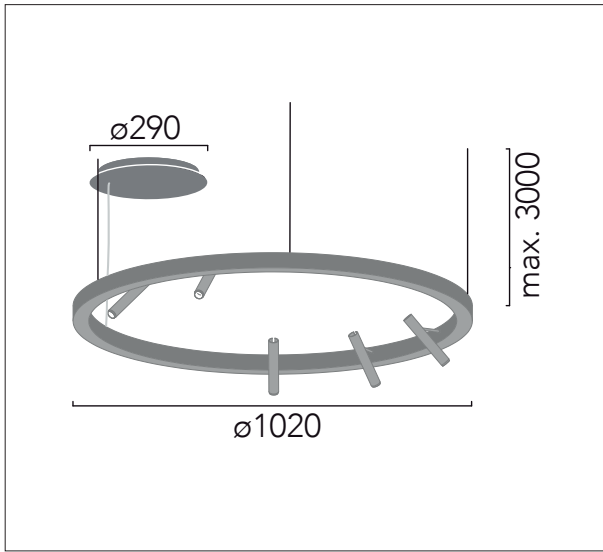

TR 100 Up Stick

Josep Ll. Xuclà