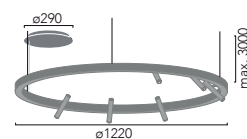

TR 50 Up Stick 1154

TR 70 Up Stick 1155

TR 100 Up Stick 1156

TR 120 Up Stick 1157

Luz / light

1154 TR 50 Up Stick

LED 12W (2 spots x 6W) 1200lm - LED 32W 1693lm

1155 TR 70 Up Stick

LED 24W (4 spots x 6W) 2400lm - LED 48W 2540lm

1156 TR 100 Up Stick

LED 30W (5 spots x 6W) 3000lm - LED 54W 3683lm

1157 TR 120 Up Stick

LED 36W (6 spots x 6W) 3600lm - LED 90W 4733lm

200/240V 50/60Hz 2700K - 3000K - 4000K