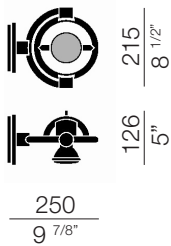

miniFariuno parete/soffitto

miniLuminaire for accent lighting operating 230V without any transformer, can be oriented independently in every direction. Four arm lengths for wall and ceiling version.

LUMINAIRE

materials	zama
environment	interiors
mounting location	wall/ceiling
emission	punctual direct light
weight	0,4 kg
tension	230V
insulation class	2
IP classification	IP20
marks	CE
design	Franco Bettonica, Mario Melocchi, 1998

LIGHT SOURCE

source	directional led PAR
socket	GU10
bulb included	yes
number of bulbs	1
power	5,5W (halo max 75W)
power	2.500 h
colour temperature	2.700K