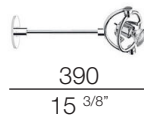

materials	zama
environment	interiors
mounting location	wall/ceiling
emission	punctual direct light
weight	0,4 kg
tension	230V
insulation class	2
IP classification	IP20
marks	CE
design	Franco Bettonica, Mario Melocchi, 1998

LIGHT SOURCE

source	directional led PAR
socket	GU10
bulb included	yes
number of bulbs	1
power	5,5W (halo max 75W)
power	2.500 h
colour temperature	2.700K

FINISHES

chrome
cod 960L

silver
cod 961L

VERSIONS

miniFariuno parete/soffitto 25