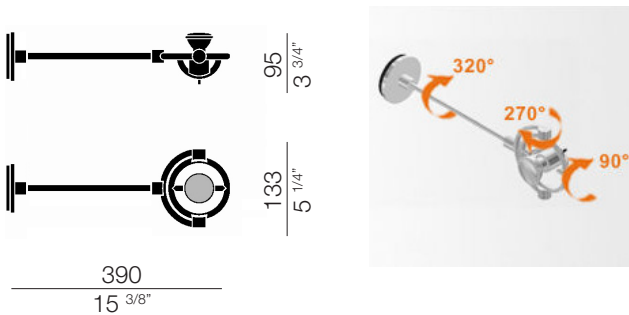

LIGHT SOURCE

source	directional led PAR
socket	GU10
bulb included	yes
number of bulbs	1
power	5,5W (halo max 75W)
power	2.500 h
colour temperature	2.700K

FINISHES

chrome
cod 960L

silver
cod 961L

VERSIONS

miniFariuno parete/soffitto 25

LUMINAIRE

materials	zama
environment	interiors
mounting location	wall/ceiling
emission	punctual direct light
weight	0,7 kg
tension	230V
insulation class	2
IP classification	IP20
marks	CE    
design	Franco Bettonica, Mario Melocchi, 1998

FINISHES

chrome
cod 968L

silver
cod 969L

LIGHT SOURCE

source	directional led PAR 
socket	GU10
bulb included	yes
number of bulbs	2
power	5,5W (halo max 75W)
power	2.500 h
colour temperature	2.700K

miniFariuno parete/soffitto 25

miniLuminaire for accent lighting operating 230V without any transformer, can be oriented independently in every direction. Four arm lengths for wall and ceiling version.

LUMINAIRE	
materials	zama
environment	interiors
mounting location	wall/ceiling
emission	punctual direct light
weight	0,5 kg
tension	230V
insulation class	2
IP classification	IP20
marks	CE    
design	Franco Bettonica, Mario Melocchi, 1998