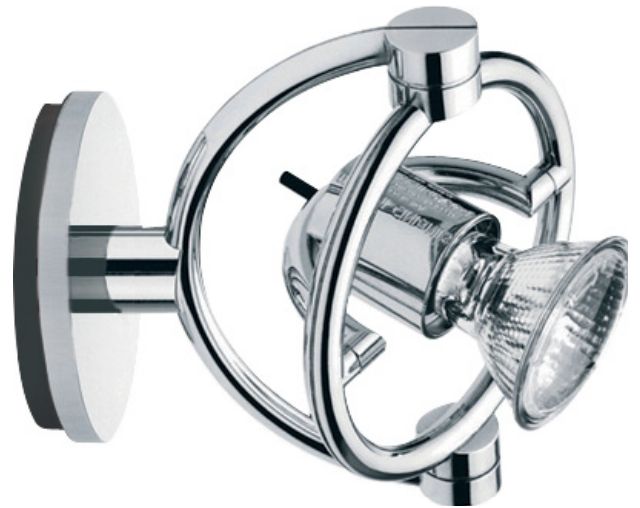

miniFariuno parete/soffitto

miniLuminaire for accent lighting operating 230V without any transformer, can be oriented independently in every direction. Four arm lengths for wall and ceiling version.

LUMINAIRE

materials	zama
environment	interiors
mounting location	wall/ceiling
emission	punctual direct light
weight	0,4 kg
tension	230V
insulation class	2
IP classification	IP20
marks	CE
design	Franco Bettonica, Mario Melocchi, 1998

LIGHT SOURCE

source	directional led PAR
socket	GU10
bulb included	yes
number of bulbs	1
power	5,5W (halo max 75W)
power	2.500 h
colour temperature	2.700K

FINISHES

chrome
cod 960L

silver
cod 961L

VERSIONS

miniFariuno parete/soffitto 25

miniFaridue parete/soffitto

miniLuminaire for accent lighting operating 230V without any transformer, comprising two modules that can be oriented in every direction.
Available as wall and ceiling version.