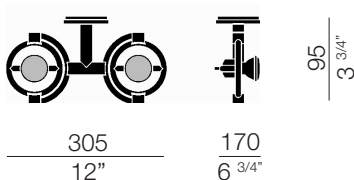

miniFaridue parete/soffitto

miniLuminaire for accent lighting operating 230V without any transformer, comprising two modules that can be oriented in every direction.
Available as wall and ceiling version.

LUMINAIRE

materials	zama
environment	interiors
mounting location	wall/ceiling
emission	punctual direct light
weight	0,7 kg
tension	230V
insulation class	2
IP classification	IP20
marks	CE
design	Franco Bettonica, Mario Melocchi, 1998