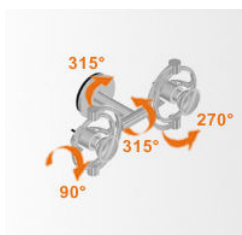

miniFaridue parete/soffitto

miniLuminaire for accent lighting operating 230V without any transformer, comprising two modules that can be oriented in every direction.
Available as wall and ceiling version.

LUMINAIRE

materials	zama
environment	interiors
mounting location	wall/ceiling
emission	punctual direct light
weight	0,7 kg
tension	230V
insulation class	2
IP classification	IP20
marks	CE
design	Franco Bettonica, Mario Melocchi, 1998