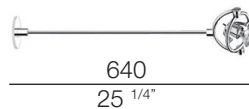

miniFariuno parete/soffitto 50

chrome
cod 964L

silver
cod 965L