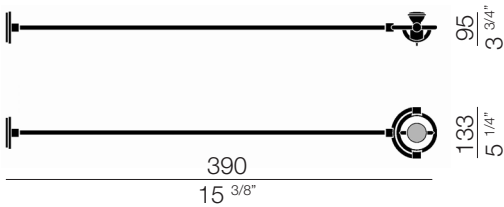

## miniFariuno parete/soffitto 100

miniLuminaire for accent lighting operating 230V without any transformer, can be oriented independently in every direction. Four arm lengths for wall and ceiling version.

LUMINAIRE	
materials	<b>zama</b>
environment	<b>interiors</b>
mounting location	<b>wall/ceiling</b>
emission	<b>punctual direct light</b>
weight	<b>0,7 kg</b>
tension	<b>230V</b>
insulation class	<b>2</b>
IP classification	<b>IP20</b>
marks	<b>CE</b>
design Franco Bettonica, Mario Melocchi, 1998	

### FINISHES

LIGHT SOURCE	
source	<b>directional led PAR</b>
socket	<b>GU10</b>
bulb included	<b>yes</b>
number of bulbs	<b>1</b>
power	<b>5,5W (halo max 75W)</b>
power	<b>2.500 h</b>
colour temperature	<b>2.700K</b>