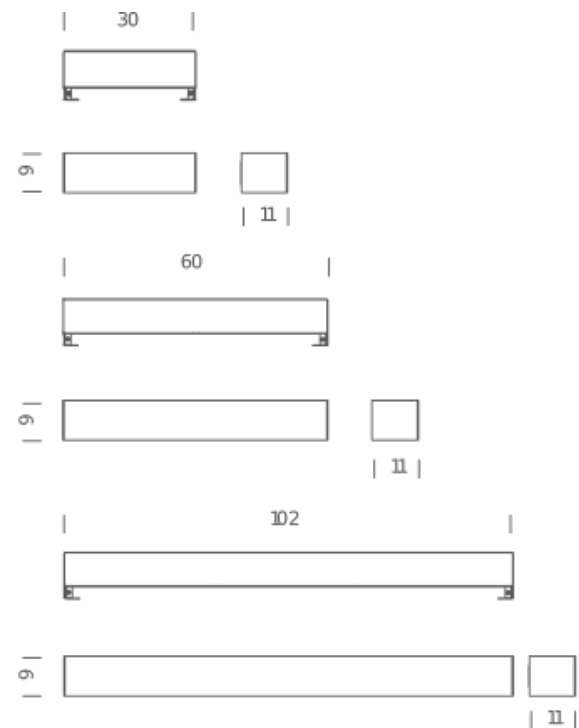

30 LED

LAMPING

Source	2x linear LED
Total power	2x8W
Emission	diffused, Up + Down
Switching	dimnable 1-10V
Tension	110/230V
Color temperature	3000K
Luminous flux	2x 750lm
Typ cri	80
Energy class	A+
Materials	Metal
Notes	max mirror size: W23× th 2,5cm, DALI version on request

Codes

VII LWW 31

Structure

white

PACKAGE

Package 01

Dimension: 20x21x44 cm / Gross weight: 2,2 kg

Certificazioni

60 LED

LAMPING

Source	2x linear LED
Total power	2x10W
Emission	diffused, Up + Down
Switching	dimmable 1-10V
Tension	110/230V
Color temperature	3000K
Luminous flux	2x 1200lm
Typ cri	80
Energy class	A+
Materials	Metal
Notes	max mirror size: W53× th 2,5cm, DALI version on request

102 LED

LAMPING

Source	2x linear LED
Total power	2x16W
Emission	diffused, Up + Down
Switching	dimnable 1-10V
Tension	110/230V
Color temperature	3000K
Luminous flux	2x 1900lm
Typ cri	80
Energy class	A+
Materials	Metal
Notes	max mirror size: W95× th 2,5cm, DALI version on request